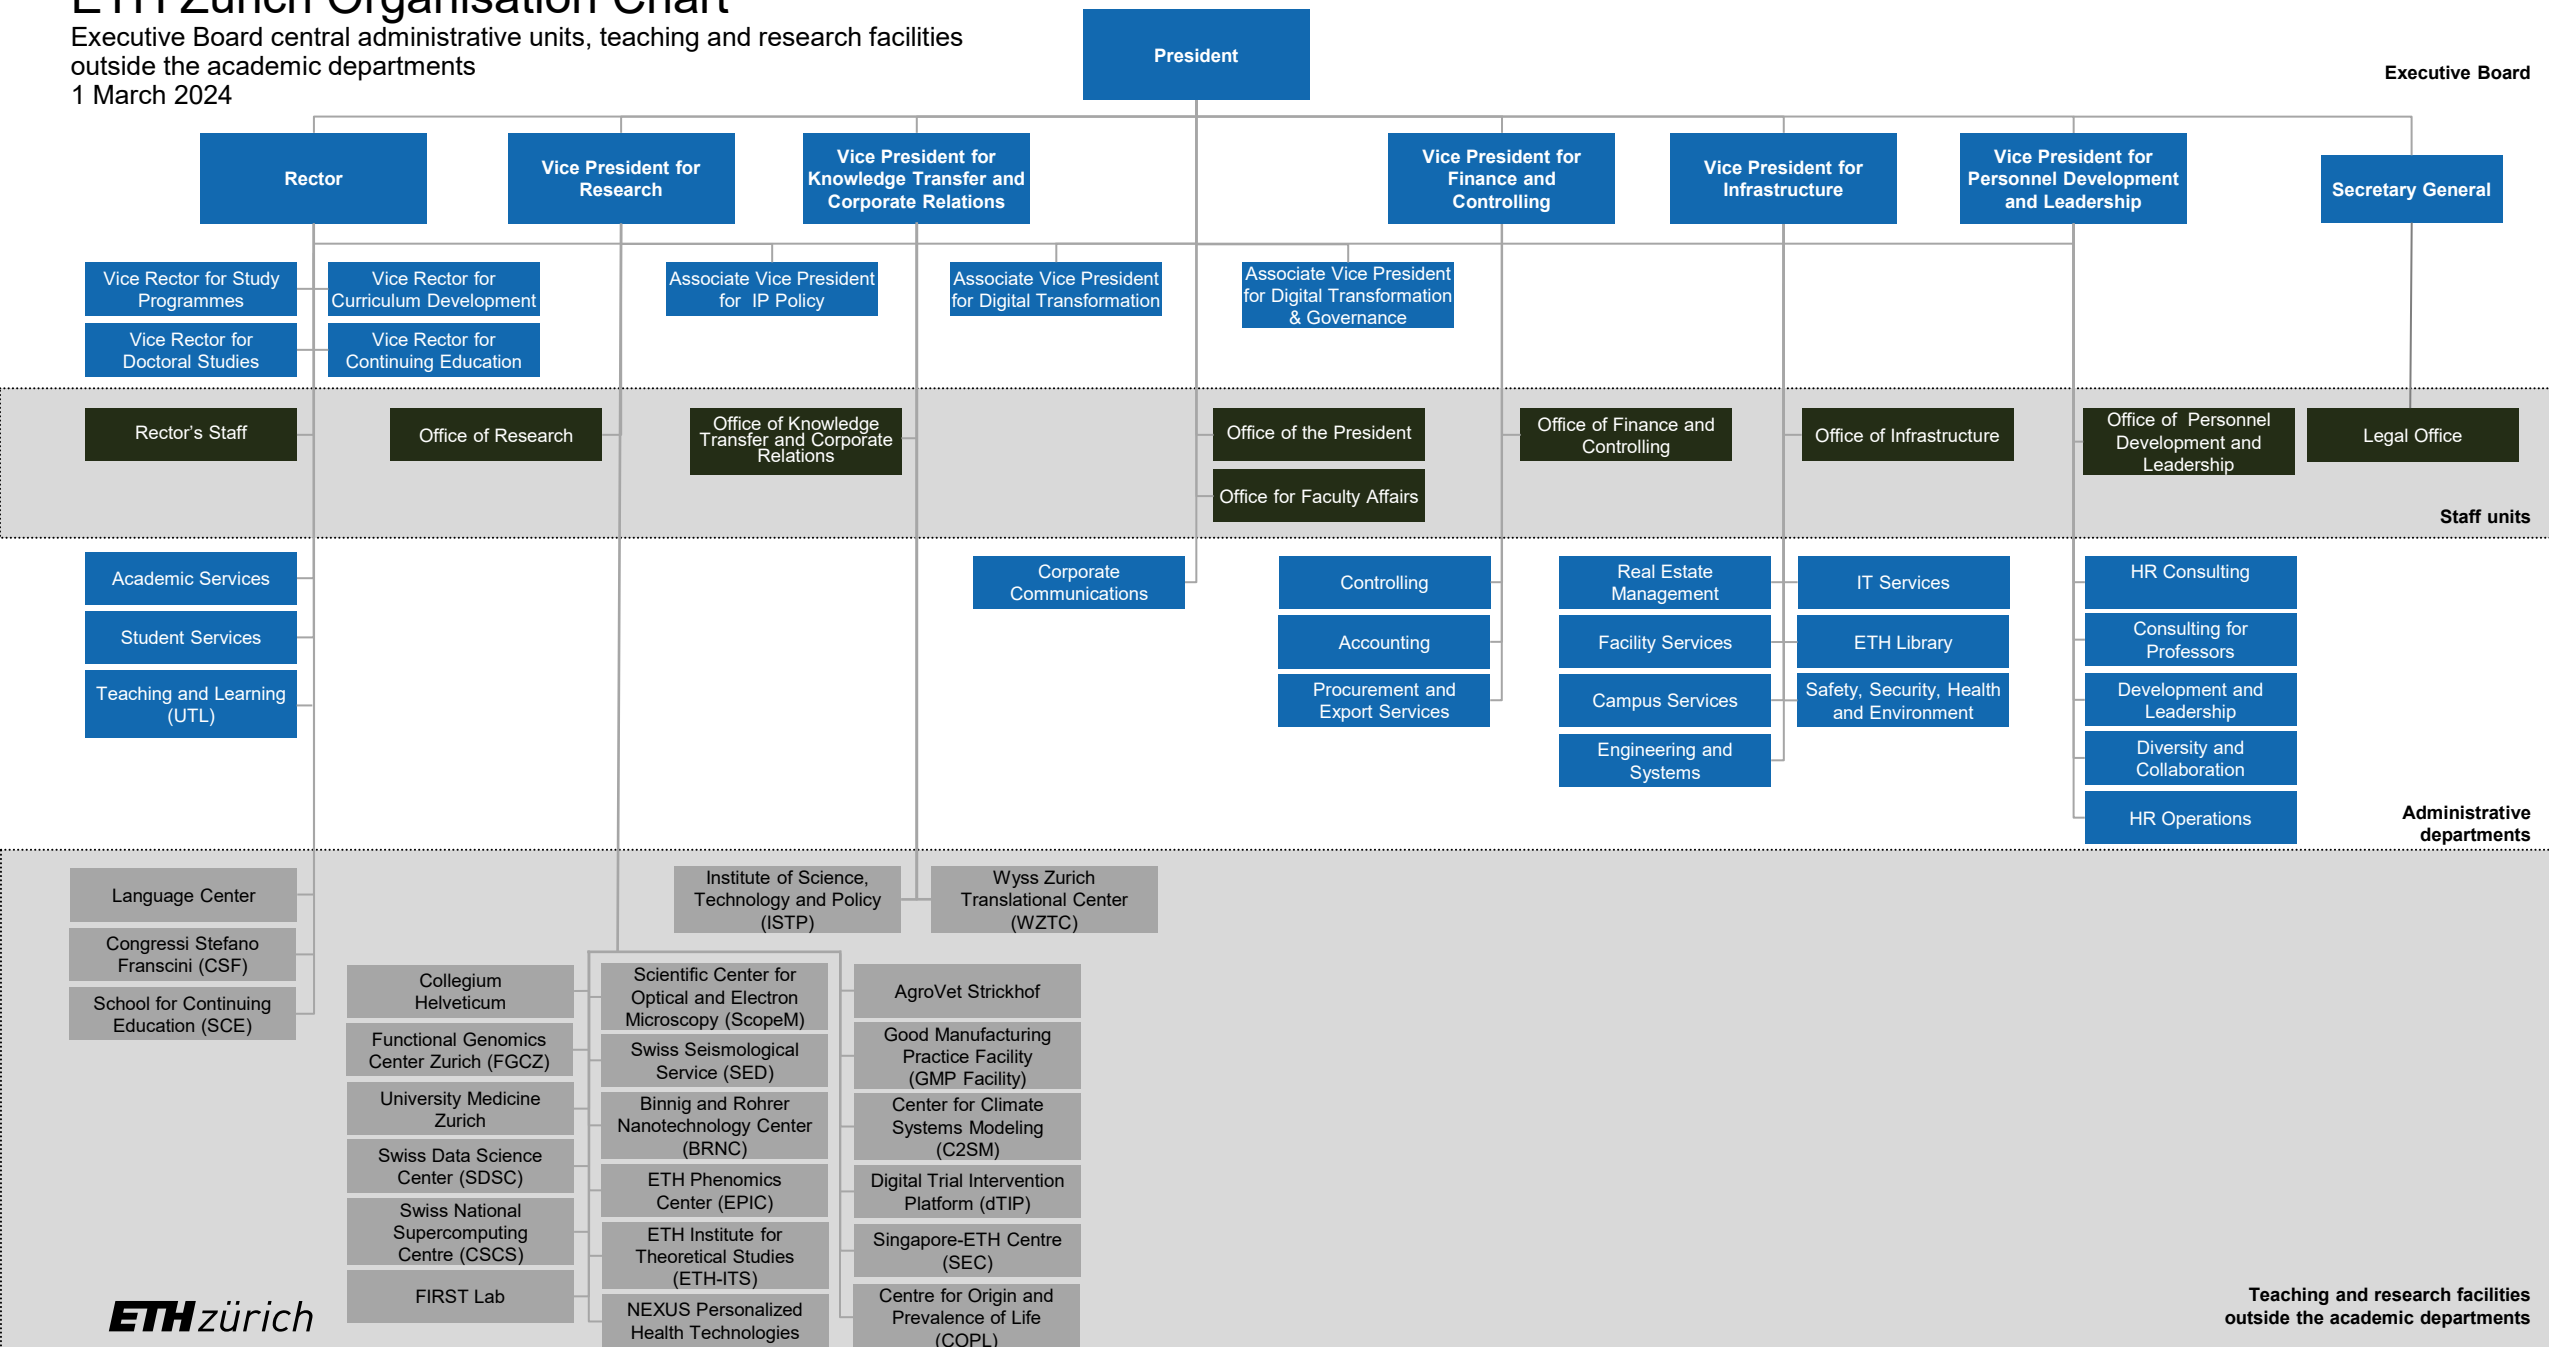

# ETH Zurich Organisation Chart

Executive Board central administrative units, teaching and research facilities outside the academic departments

1 March 2024

Executive Board

# ETH Zurich Organisation Chart

Executive Board and academic departments  
1 March 2024